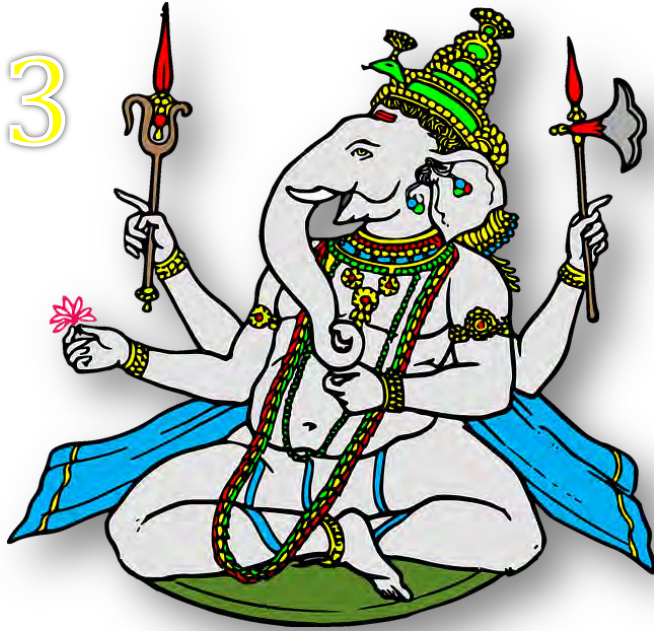

Focus on: Lord Ganesh

RE –
investigating
Hinduism

Look at these very different images of Lord Ganesh. Label the significant features of each image, paying particular attention to what Ganesh is holding.

Picture 1 taken by Vinod Velayudhan and available from Flickr at:
<https://www.flickr.com/photos/fxtreme/226962511>.

Now look at this picture from *Looking for Lord Ganesh*. Can you identify some of the same features that you spotted in the other images?

Match Lord Ganesh's significant features (on the right) with the symbolic meaning of these features (on the left) by drawing lines to connect them.

Rope

Tells you to listen more.

Axe

Reminds you that the rewards of hard work are the sweetest thing of all.

Small eyes

Symbolises purity.